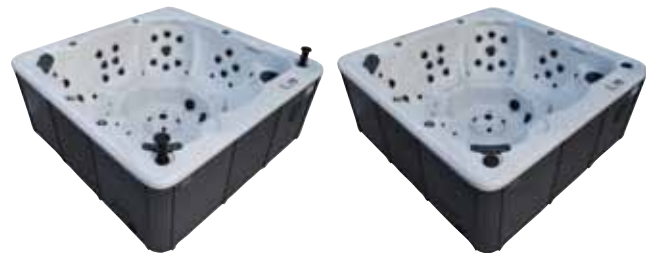

7 Seats	0 Lounger	1800L Capacity	46 S/Steel Jets	i-Pod MP3 Audio System
25A Electrical	50 sq ft Filter Size	3kw Heater	900w Heated Air Blower	2195x2195 x840mm Dimensions