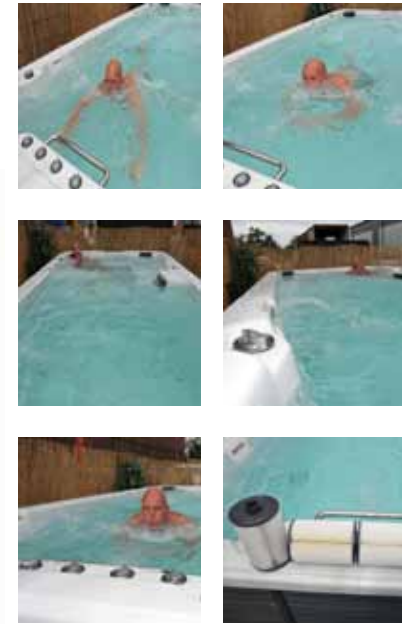

Swim Spas

St Lawrence 16'